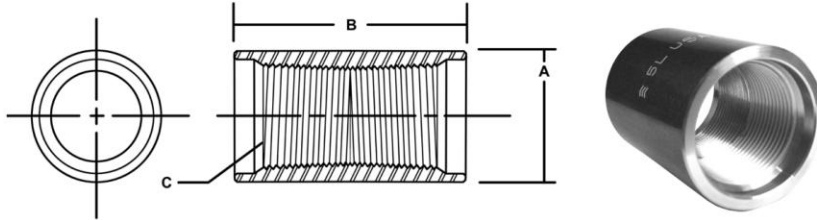

**LINE PIPE COUPLINGS- EXTRA HEAVY RECESSED**

NOMINAL PIPE SIZE	A COUPLING O.D.	B COUPLING LENGTH	C THREADS PER INCH
1/8	.563	1 1/16	27
1/4	.719	1 5/8	18
3/8	.875	1 5/8	18
1/2	1.063	2 1/8	14
3/4	1.313	2 1/8	14
1	1.576	2 5/8	11 1/2
1 1/4	2.054	2 3/4	11 1/2
1 1/2	2.200	2 3/4	11 1/2
2	2.875	2 7/8	11 1/2
2 1/2	3.375	4 1/8	8
3	4.000	4 1/4	8
3 1/2	4.625	4 3/8	8
4	5.200	4 1/2	8
5	6.296	4 5/8	8
6	7.390	4 7/8	8
8	9.625	5 1/4	8

- A. Manufactured to the latest 5-L Line Pipe specifications
- B. All sizes are recessed taper tapped 3/4" per foot on the diameter.
- C. Galvanized Couplings are electro zinc plated I.D. & O.D.
- D. All couplings are stamped 5L USA.